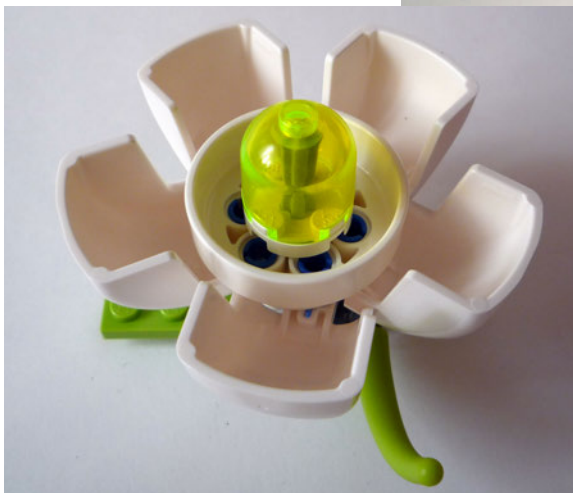

spaceship and the bottom part a small laboratory. The set is easy to build and fairly playable. It gets positive points for the inclusion of the instructions to motorize the set using Power Functions, and negative ones for the fact that the alien in the vehicle's laboratory doesn't really fit that well.

Alternate models:

Flower: to break with the theme and taking advantage of the front piece's shape (the white bionicle masks next to saw blades).

Base: Small provisional base. The only thing it adds worth mentioning is the use of the treads at the gate's bottom, and for shaping some compartments. This last use of the treads can be seen on the rest of the models. Since the treads allow shaping, we can replace with them the use of bricks and plates, which are rather limited in this set.

Spaceship: Provisional ship meant to go along with the previously mentioned base. Underneath it has some sort of hose for refuelling other ships. It was fun building this one.

Snake: A similar model to the flower, trying to build something completely different to the set's theme. It is articulated and can move, but the head is too heavy for holding it up.