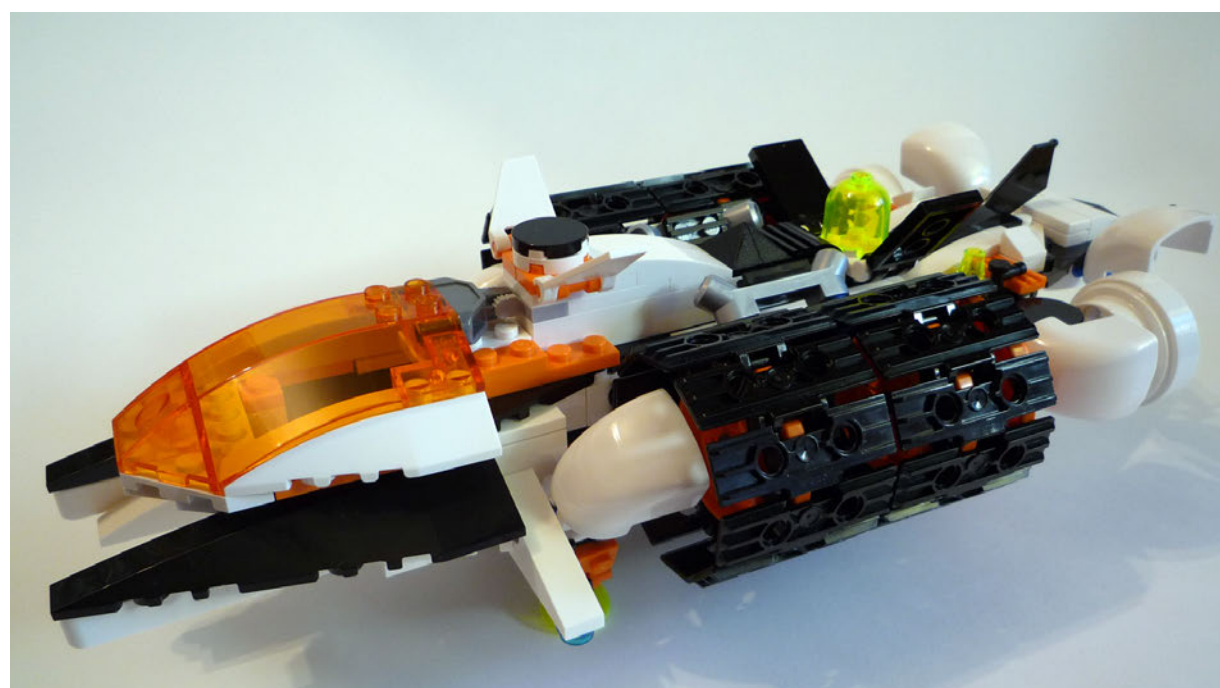

Set: 7645 MT-61 Crystal Reaper
Line: Mars Mission
Piece Count: 600 pieces
Recommended Retail Price: 59.95 € / 49.99 USD

Without any doubt, the essence of LEGO® is the possibility to build your own creations. I guess we all remember our beginnings, when we were much younger and our families were in charge of all the presents we would get. That time when we could build everything with just four pieces... a gun to shoot our dear sister, a monster, a motel for our minifigs to spend the night in while we slept... With this issue we are starting a new section where we will show alternate models built using only and exclusively parts of a single set. We will try to show creations completely different to the original ones LEGO offers us, incorporating those parts with limited uses and giving them new ones if possible. But enough talking, here is our first set:

Set: 7645 MT-61 Crystal Reaper
 Line: Mars Mission
 Piece count: 600 Pieces
 Recommended Retail Price: 59,95 € / 49,99 USD
 Comments on the official model: Numbered bags for the building process. Many Technic parts, and a small palette of colours (mainly black and white). It comes with an alien ship, a small truck, and a treaded vehicle, the top part of which is a detachable

spaceship and the bottom part a small laboratory. The set is easy to build and fairly playable. It gets positive points for the inclusion of the instructions to motorize the set using Power Functions, and negative ones for the fact that the alien in the vehicle's laboratory doesn't really fit that well.

Spaceship: Provisional ship meant to go along with the previously mentioned base. Underneath it has some sort of hose for refuelling other ships. It was fun building this one.

Snake: A similar model to the flower, trying to build something completely different to the set's theme. It is articulated and can move, but the head is too heavy for holding it up.