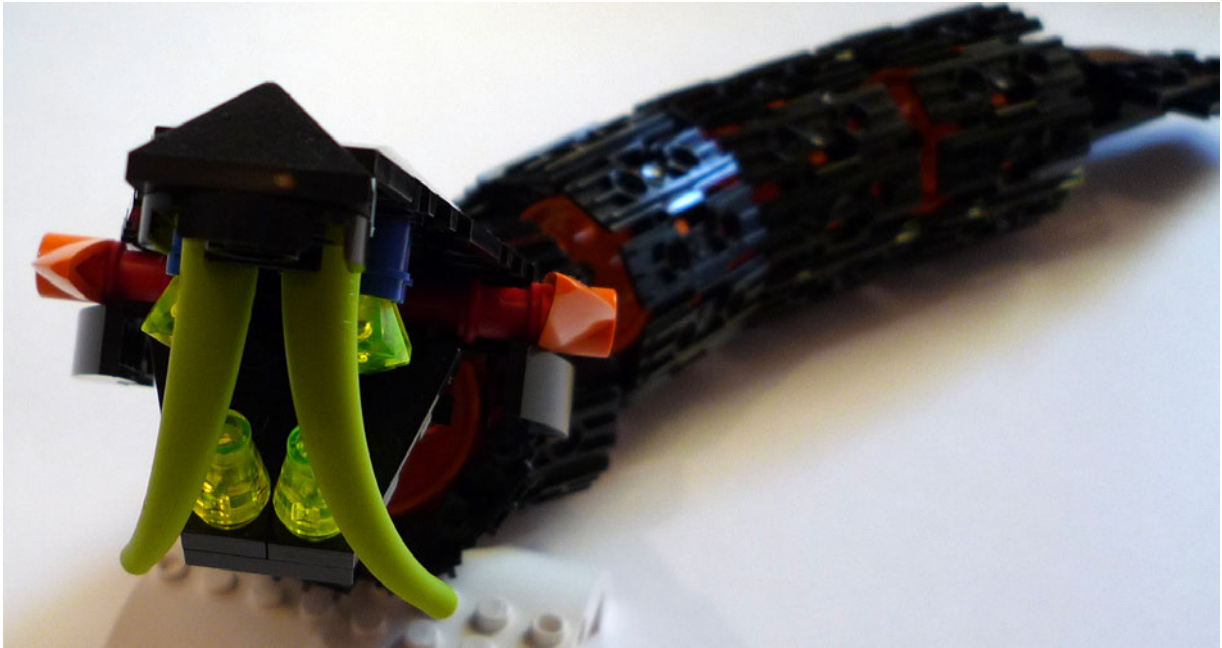

spaceship and the bottom part a small laboratory. The set is easy to build and fairly playable. It gets positive points for the inclusion of the instructions to motorize the set using Power Functions, and negative ones for the fact that the alien in the vehicle's laboratory doesn't really fit that well.

Alternate models:

Flower: to break with the theme and taking advantage of the front piece's shape (the white bionicle masks next to saw blades).

Base: Small provisional base. The only thing it adds worth mentioning is the use of the treads at the gate's bottom, and for shaping some compartments. This last use of the treads can be seen on the rest of the models. Since the treads allow shaping, we can replace with them the use of bricks and plates, which are rather limited in this set.

Spaceship: Provisional ship meant to go along with the previously mentioned base. Underneath it has some sort of hose for refuelling other ships. It was fun building this one.

Snake: A similar model to the flower, trying to build something completely different to the set's theme. It is articulated and can move, but the head is too heavy for holding it up.