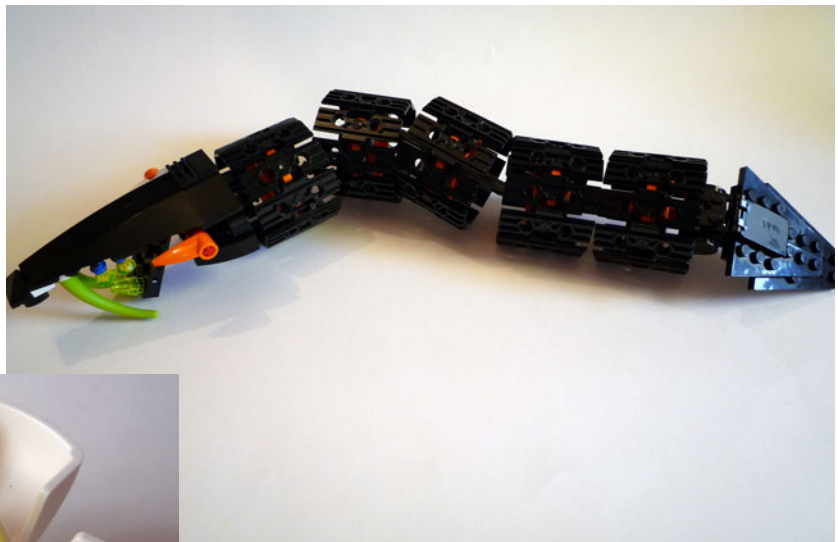

spaceship and the bottom part a small laboratory. The set is easy to build and fairly playable. It gets positive points for the inclusion of the instructions to motorize the set using Power Functions, and negative ones for the fact that the alien in the vehicle's laboratory doesn't really fit that well.

Alternate models:

Flower: to break with the theme and taking advantage of the front piece's shape (the white bionicle masks next to saw blades).

Base: Small provisional base. The only thing it adds worth mentioning is the use of the treads at the gate's bottom, and for shaping some compartments. This last use of the treads can be seen on the rest of the models. Since the treads allow shaping, we can replace with them the use of bricks and plates, which are rather limited in this set.

Spaceship: Provisional ship meant to go along with the previously mentioned base. Underneath it has some sort of hose for refuelling other ships. It was fun building this one.

Snake: A similar model to the flower, trying to build something completely different to the set's theme. It is articulated and can move, but the head is too heavy for holding it up.