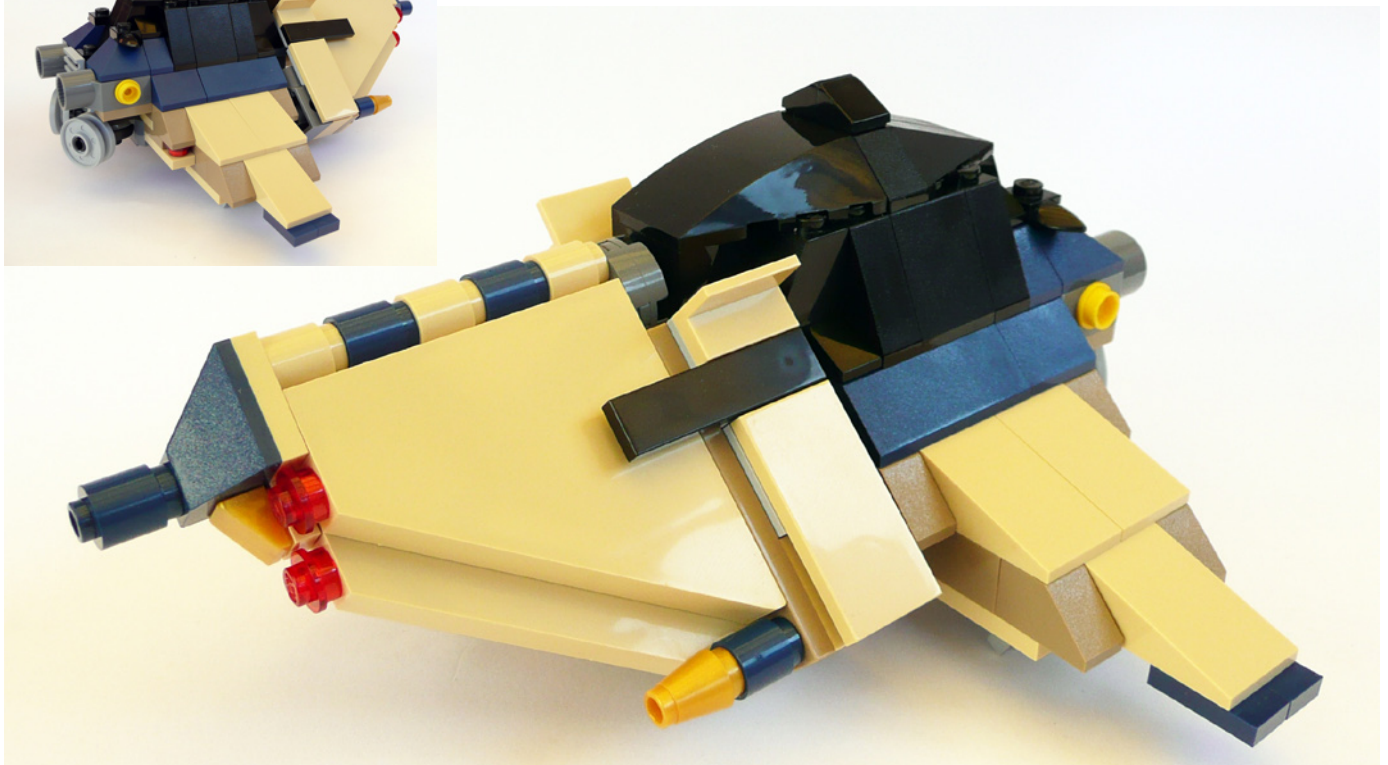

The official model is quite interesting and especially very playable, with a vehicle, a secret chamber and a sphinx that can get up and stand. Regarding the colors of the parts, it has plenty of tan and dark tan. As for variety, it has many "slopes",

including colors like dark red or dark blue, and enough small plates.

The first model emerged from the 4 giant tan slopes that the set brings. They are well suited to the closure of a gable roof. However I was surprised at how little grip these pieces have. In the end I built a small mountain hut with a "classic" minivan.

The second model was created trying to exploit the wealth and diversity of hinges that the model brings, and it is a small "mecha" with a certain "classic" look, provided by the grill. Both the dark red and the dark blue parts are very useful to combine with colors such as gray or tan.

The third model emerged accidentally, starting again from the

tan slopes. It is a small spaceship. The hardest thing was to get the rotation between the cockpit and nose, achieved thanks again to the large number of hinges. Although not shown in the photos, the landing gear is built with the legs of the minifigs from the set.