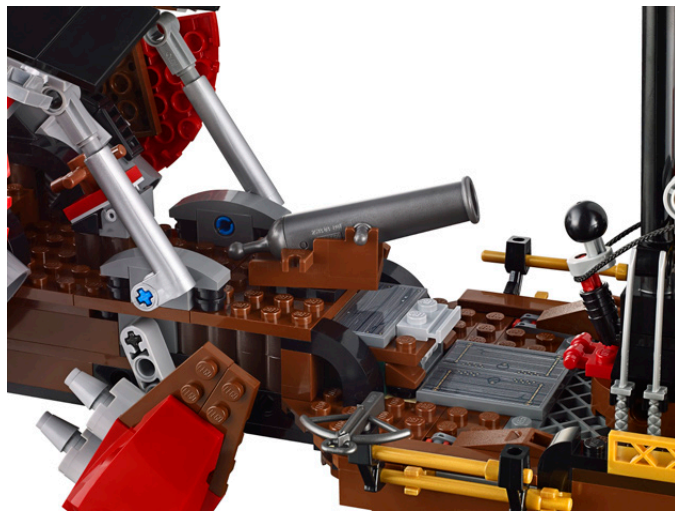

shipwreck, Sensei Wu and the ninja have located the powerful golden Hypnobrai staff deep inside of the secret snake shrine. As they land the flying ship in the water to seize the staff, Zane and Jay get a scaly surprise from Hypnobrai General Skales and his accomplice warrior, Sli thraa. Sensei Wu fires the ship's cannon into the battle until his ancient enemy, Lord Garmadon, appears. Can Sensei Wu protect the Ninjago

treasures onboard without the help of the ninjas? Choose your battle in an epic showdown where the fate of the Ninjago world hangs in the balance! Includes 6 minifigures: Sensei Wu, Kendo Zane, Kendo Jay, Lord Garmadon, Skales and Sli thraa; Destiny's Bounty ninja ship, snake staff shrine, golden Hypnobrai staff and 16 weapons."

The set is very colourful and includes brown, red, black and gold colours and uses interesting building techniques. The minifigs are varied and have many accessories. There are many types of weapons and some, like the daggers, are of an interesting golden colour. There is a limited use of stickers and they do not stand out over the general construction.

Although a priori the NINJAGO theme doesn't appear to be especially oriented toward the AFOLs, this set can be quite interesting for a mecha display, making some modifications. It contains some interesting elements, especially many golden parts, and the minifigs are very nice.

Acknowledgements: LEGO® SYSTEM A/S and Jan Beyer for this set and LEGO Iberia S.A., Joachim Schwidtal and Rosa Seegelken for the official images.

#