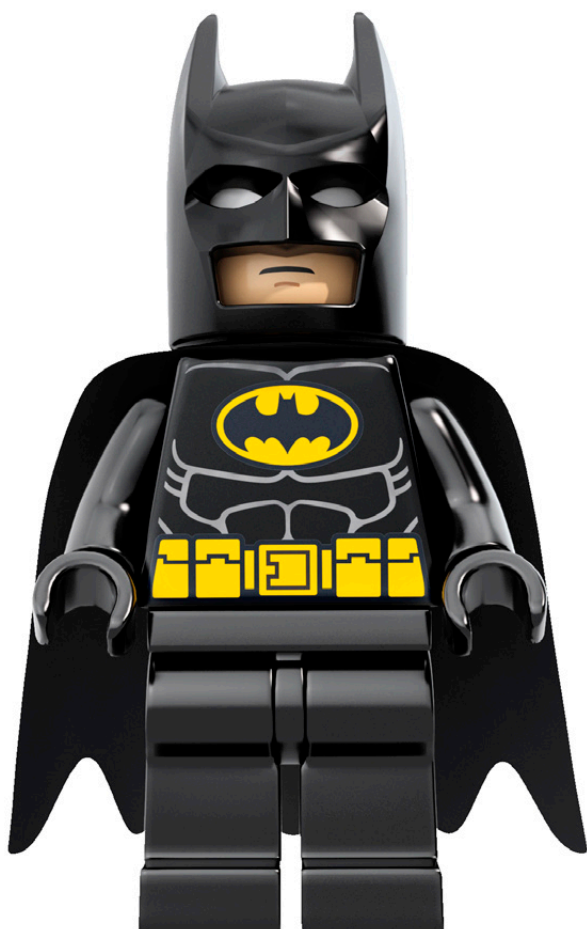

Presentation: SUPERHEROES 2012

By HispaBrick Magazine®

Set: The Batmobile and the Two-Face Chase
Set number: 6864
Number of parts: 531
Minifigs: 5
Recommended retail price in Spain: 59,95€

Towards the end of last year we received a very pleasant surprise. LEGO® announced the launch of a SuperHero theme. In addition to returning to Batman and his enemies, new superheroes from the DC Universe™ and Marvel™ were added to the LEGO world. In this first semester the outstanding novelties are Superman, Wonder Woman and Lex Luthor.

The theme is closer to the comics than to the films. This can be seen in the minifigs, the details and the colours.

It could be said that the set we are presenting is a re-edition of the 7781-1: The Batmobile: Two-Face's Escape, although that is not completely true. Both sets reproduce the Batmobile and a vehicle Two-Face uses to fight Batman. But that is where the resemblance ends.

The Batman minifig is practically the same as in the earlier set. Only the torso design changes. Two-face and his henchmen, however, are totally different. The colours are purple and orange in stead of black and white. The only element that stays the same is black and white hair. Two-face's torso is different from that of the villains as he wears a tie and a vest. The villains inly wear t-shirts. The set includes a 5th minifig. It is a policeman who tries to defend the bank Two-Face wants to rob. There isn't much to say about the policeman, except for the fact that he has no weapon to defend the bank.

Two-Face's vehicle is a rather robust all terrain convertible in orange and purple. It has a metallic grille to protect the engine and ram other vehicles. The inside has a driver seat with a missile launcher to the right and a machine gun to the left and in the front a turning crane to hold the safe these villains want to steal.