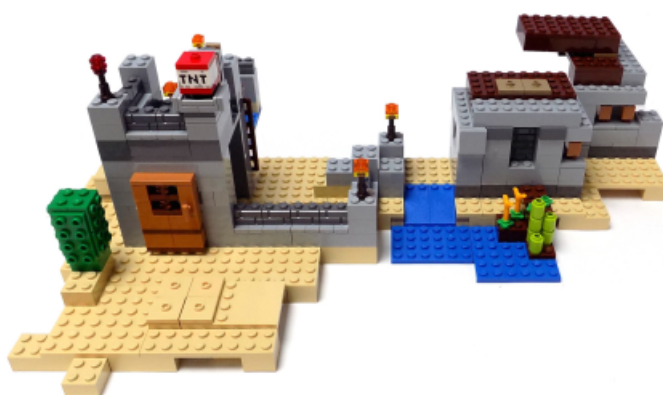

## Review: Minecraft™ 21121 The Desert Outpost

Set name: THE DESERT OUTPOST

Set number: 21121

Parts: 519

Minifigs: 4

Text & pictures by A. Bellón (Legotron)

**Minecraft™ adventures in the desert.**

This set belongs to Minecraft theme sets surfaced this Summer 2015. The set depicts a small outpost located in a sandy area of the Minecraft™ world, ready to be used by our characters as a defensive position against the dangers of the Minecraft™ world. It is a mid size set, and in my personal opinion, a very good example of what can be considered a great LEGO® set.

The building process is very easy, with clear and very well explained instructions. In this case, it is very curious to see that secondary elements and details are built first, to be incorporated to the ongoing main construction, like many of the Minecraft sets. Each part of the outpost is built separately, and then they are joint together with hinges or with permanent connections. Thanks to those hinges it is possible to get different positions of the structures. Some of the techniques used to get that “Minecraft” appearance for the buildings are very interesting, and can be applied to medieval or modern houses. They add some volume and improve the wall a lot because there is almost no other detail in the buildings.

50

When you look at the finished model you can realize that it seems bigger than expected. Furthermore, the hinges allow you to open the different sections in order to play every angle of the outpost. There are several functional elements, like the entrance trap that works very well, or the explosives launcher. The main building is fitted with a removable roof, so you can play inside. There are also some “Minecraft blocks” of sand that can be detached very easily and placed in many different places to add more playability.