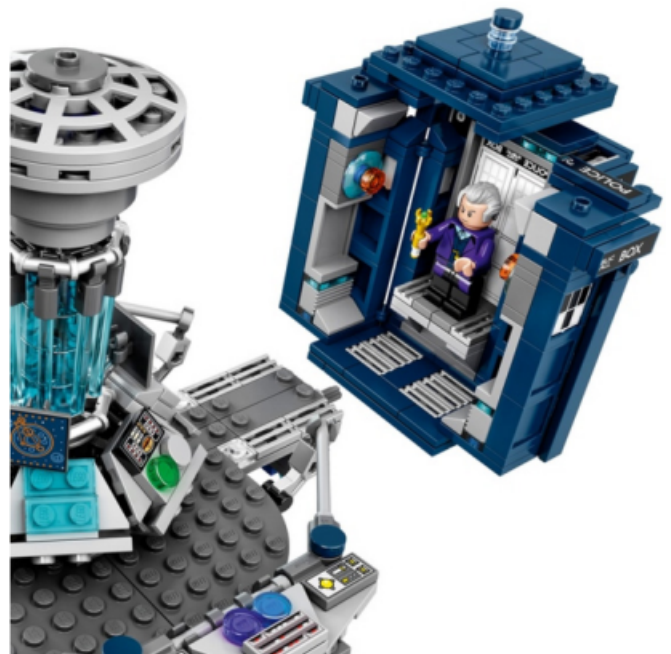

a time lord and travels in a spaceship disguised as a police box, named the T.A.R.D.I.S. (Time And Relative Dimension in Space).

Of course the actor representing the doctor is not the same, and as a matter of fact changes ever so often. This is accounted for by the fact that just like a cat has nine lives, the doctor has a good few too and when faced with a particularly complicated crisis can shed his old persona and regenerate. This explains the fact that the LEGO set under review comes with not one, but two doctors (the 11th and 12th).

Although he is very much a loner he likes to travel with a companion who fulfils a very similar role to doctor Watson in a Sherlock Holmes story – it gives the doctor a reason to explain, pontificate and find his way back. 21304 comes with a minifigs of Clara Oswald, the latest companion to travel all time and space together with the doctor.

One of the inescapable facts of the series (and one that has been turned into a running joke in the series) is the fact that the T.A.R.D.I.S. is “bigger on the inside”. This has been very well captured in the LEGO set. While the blue Police Box can be displayed as a single element in a beautiful dark blue, after removing the roof it can also be folded open to reveal its interior, the console room (just one of many, but the only one to be shown normally) that holds the (you guessed it) console from which the doctor decides where or when to travel to. The console has been very well captured in LEGO, including all manner of control interfaces on the six panels around it as well as the time spinner at the top.