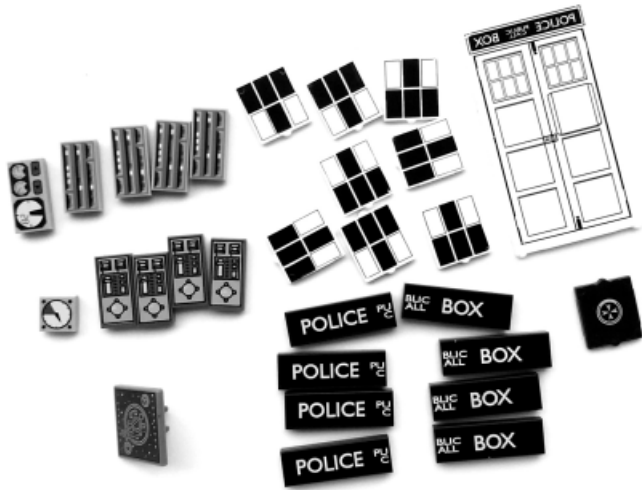

The mechanism that allows the T.A.R.D.I.S. to open for example, requires the printed tiles on three of the four sides of the blue box to be split in two, but after closing it the printing matches up beautifully.

Another interesting design feature is the fact that the console as a whole is built around an axle, meaning

you can easily pull it out. Doing so allows you to store the entire set in its original box..

In addition to the two doctors and companion, the set comes with two Daleks, the most traditional enemy of the doctor. The models are brick built and slightly larger than they really ought to be (they should be smaller than the minifigs), but they are well designed and a feast to the eyes. The final minifig is that of a weeping angel, possibly the most frightening of all the monsters that populate the Doctor Who universe.

21304 – Doctor Who is a real (LEGO) collector's item. It beautifully captures the spirit of the series (even though I would personally have preferred the 10th doctor with Rose as his companion), and the inclusion of the green tipped sonic screw driver and the 11th Doctor's fez just go to show to what lengths LEGO has gone to make this set "just right".

#