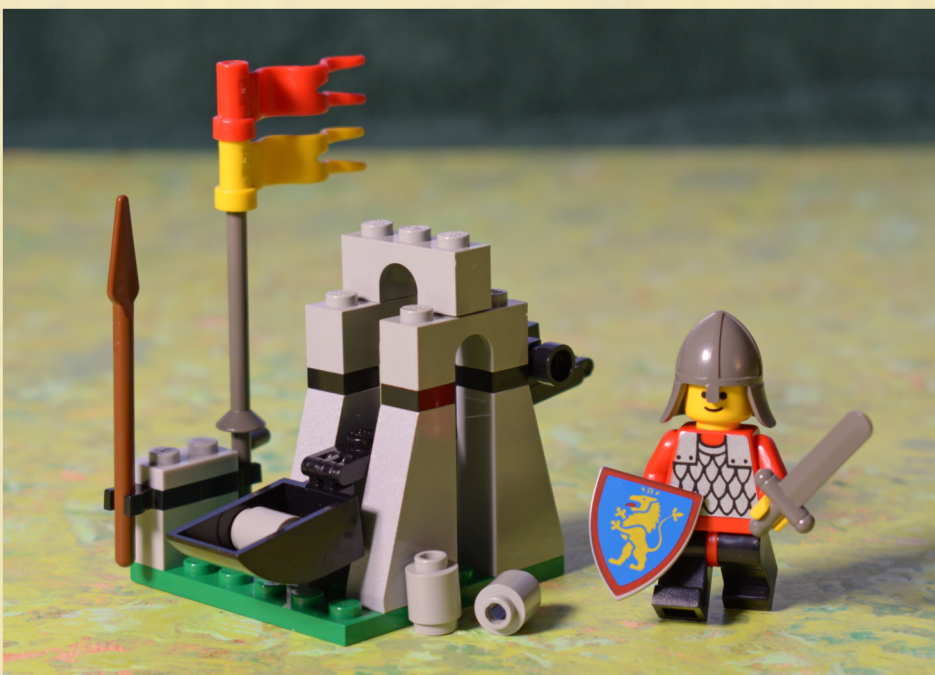

1480 King's Catapult

1991 † 33 pieces

You know we can't have a castle spread here in the magazine without a catapult or a cart; just saying in case you were worried there weren't any more catapults. This catapult with a finger-operated mechanism is accompanied by a Crusader soldier. . . it will take many more catapults than this one to storm a castle. Probably bigger ones, too. But we aren't really at a loss for finding catapults. This is the only set in which this minifig can be found.