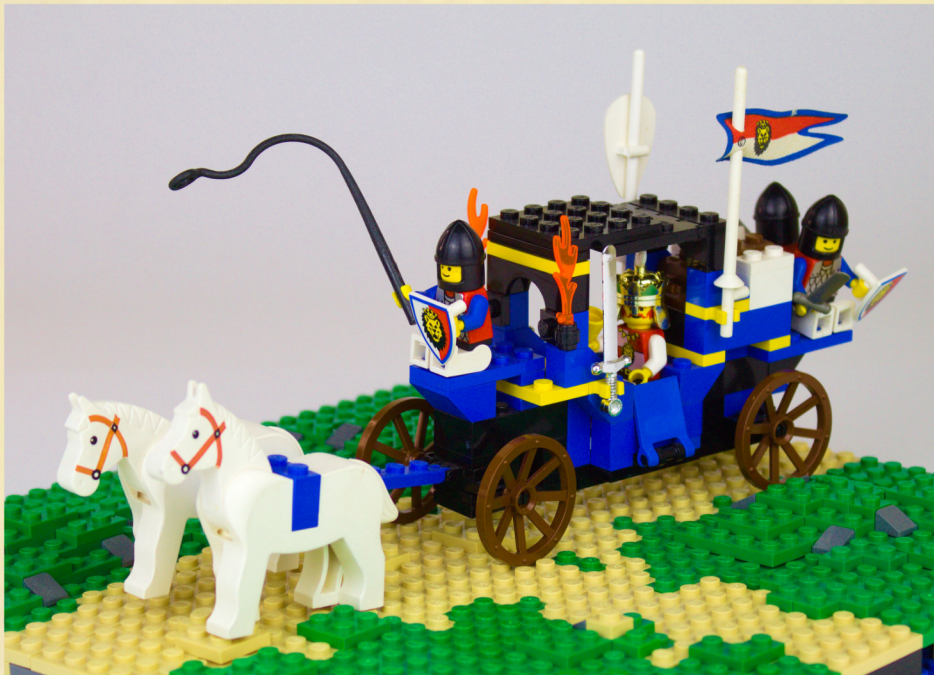

6044 King's Carriage

1995 † 125 pieces

A horse-drawn carriage transports King Richard, with his golden crown. Three Royal Guards accompany him on the journey to the castle, since in addition to the king, they have to protect a chest full of jewels.