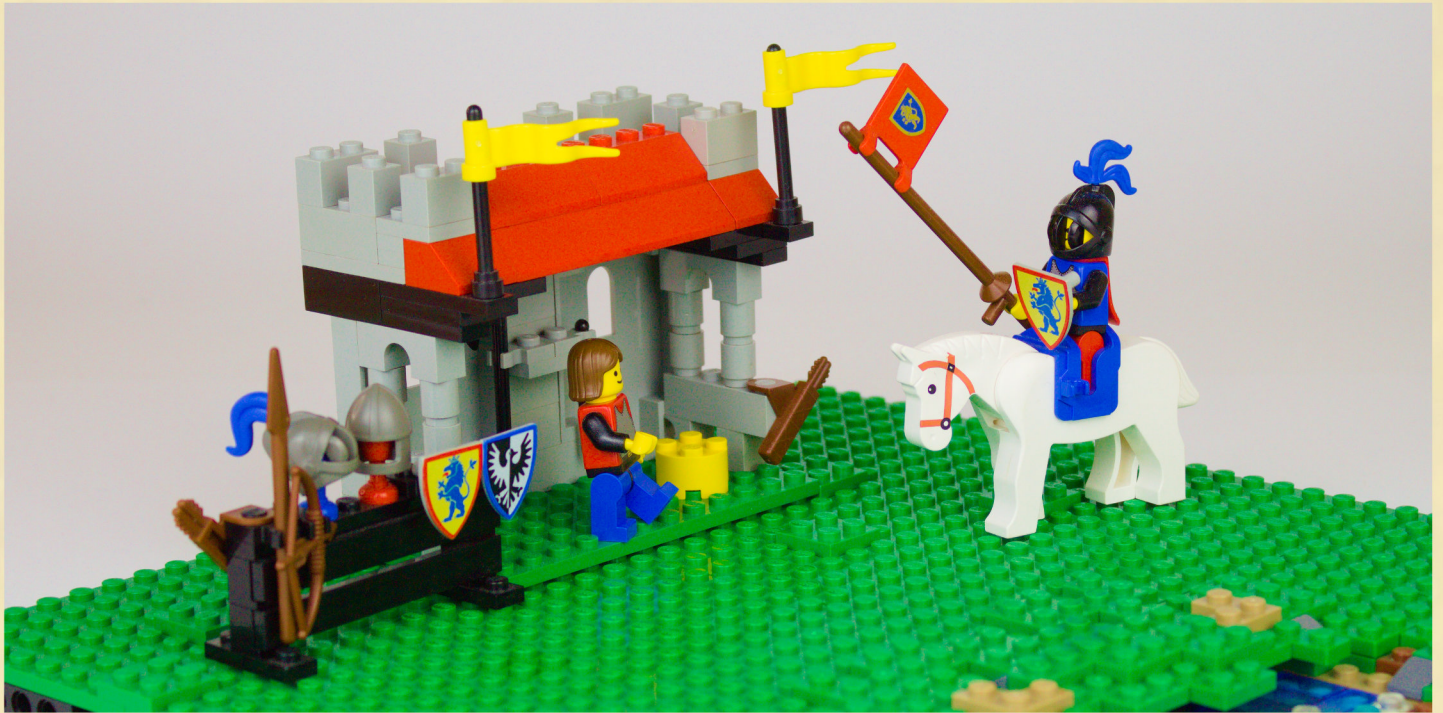

6041 Armor Shop

1986 † 109 pieces

A small pavilion serves as a weapon store manned by an armored salesman. A Crusader knight and his horse visit the shop... full of weapons and helmets but curiously devoid of armor... maybe not so curious as the 2587 body armor piece won't be released until four years later in 1990.

Interesting to note is that these various modular castle attachment sets actually integrate sets spanning the various Castle themes of Black Falcons, Lion Knights, and Crusaders.