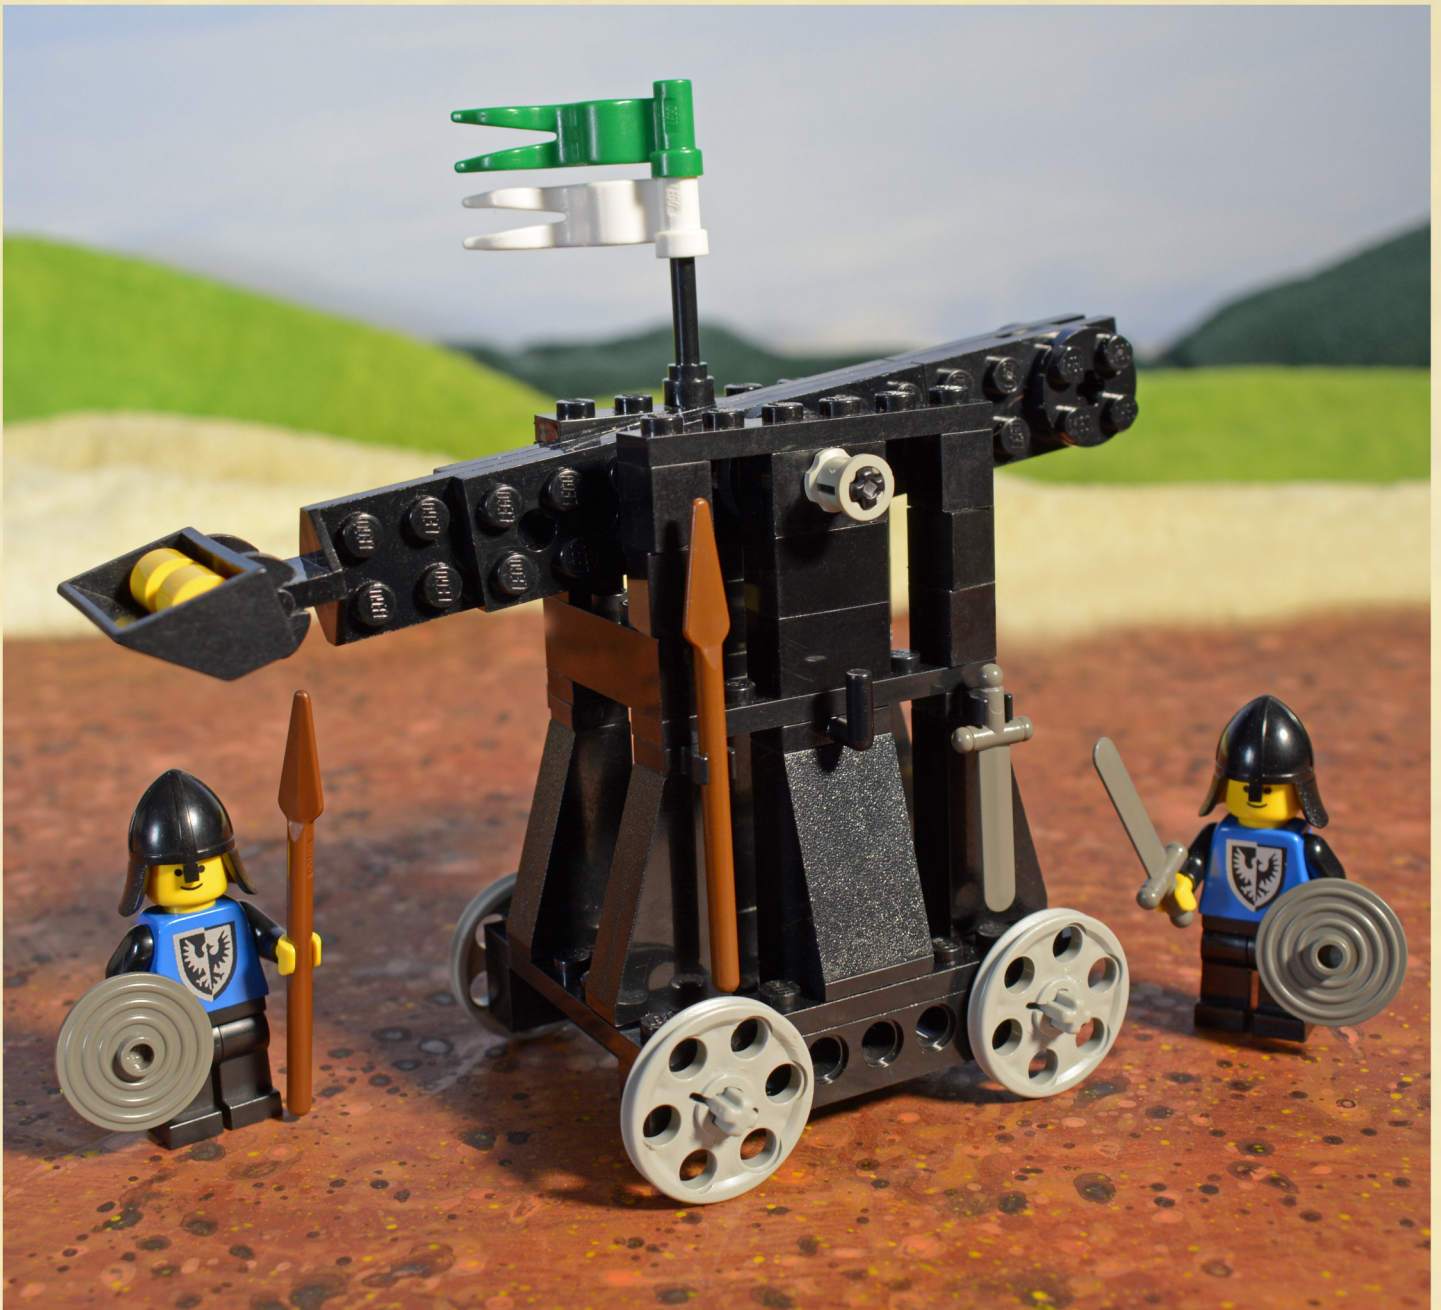

## 7950 Knight's Showdown

2010 † 61 pieces

The main part of the set is the Lion Knight's mobile catapult (that's another way of saying it's a catapult on a cart). We also find the Dragon Knight weapon stand. A Lion Knight and a Dragon Knight are the minifigures in the set, equipped with a sword each, plus a battle axe for the Dragon Knight and a shield for the Lion Knight.

## 5999 Jayko

2005 † 6 pieces

The set contains the minifigure known as Jayko—a famous swordsman—although here he appears as an archer.