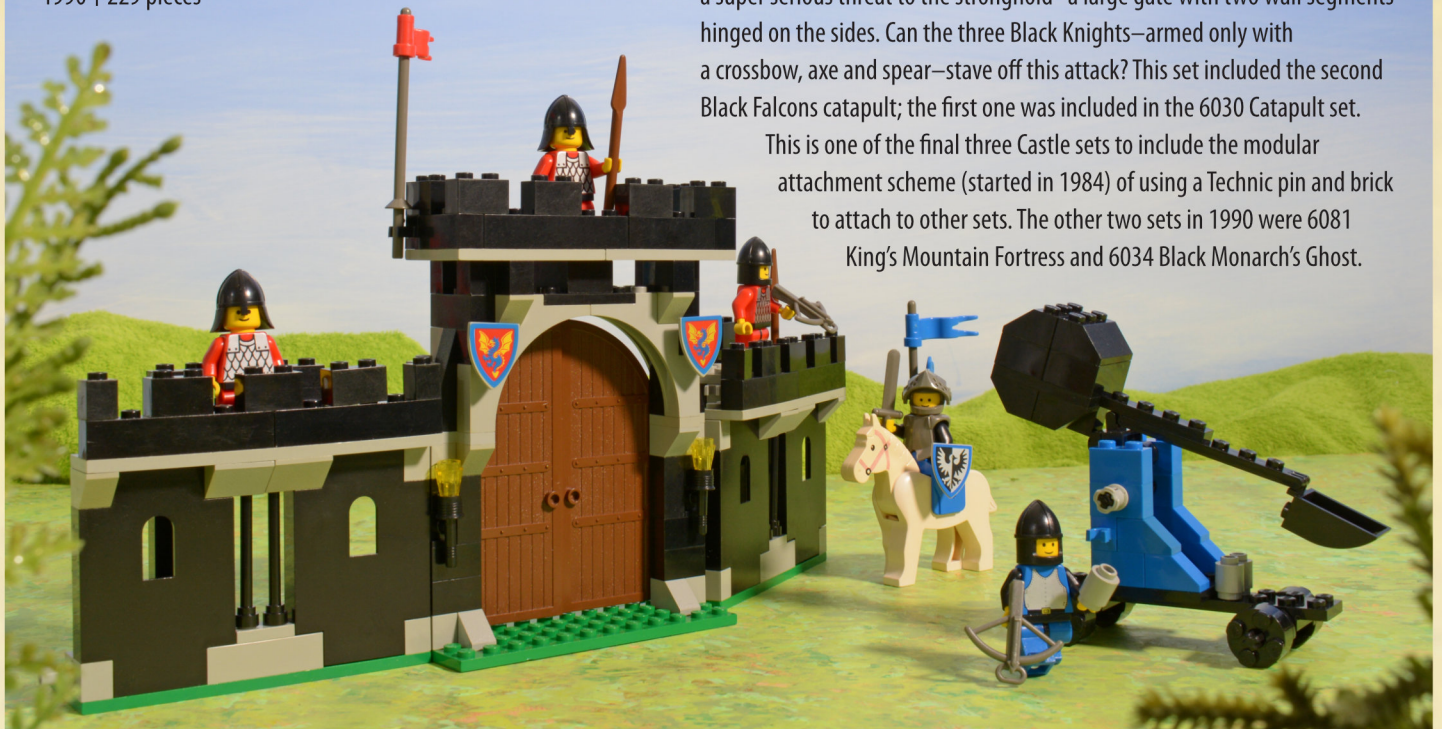

6059 Knight's Stronghold

1990 † 229 pieces