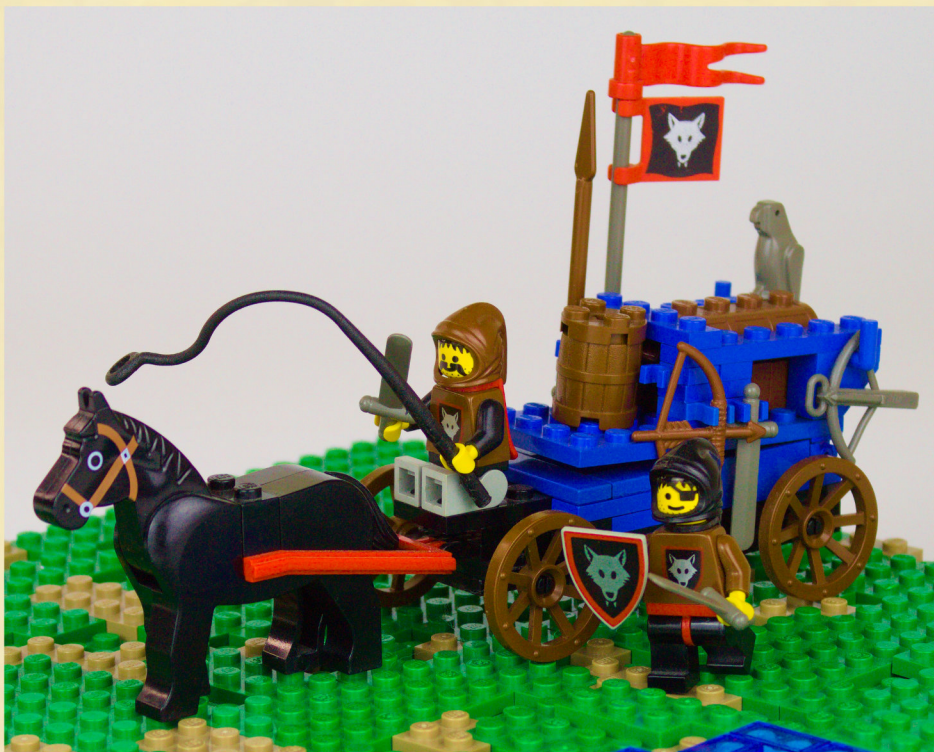

6038 Wolfpack Renegades

1992 † 97 pieces

Two Renegades flee in a horse-drawn wagon. The wagon is equipped with a false bottom to hide the loot, a barrel, and a treasure chest containing four "gold pieces" and a yellow cup. . . they are on their way to the Wolfpack Tower. . . and for some unknown reason they've picked up a bird as a passenger. Why fly when you can take a ride?