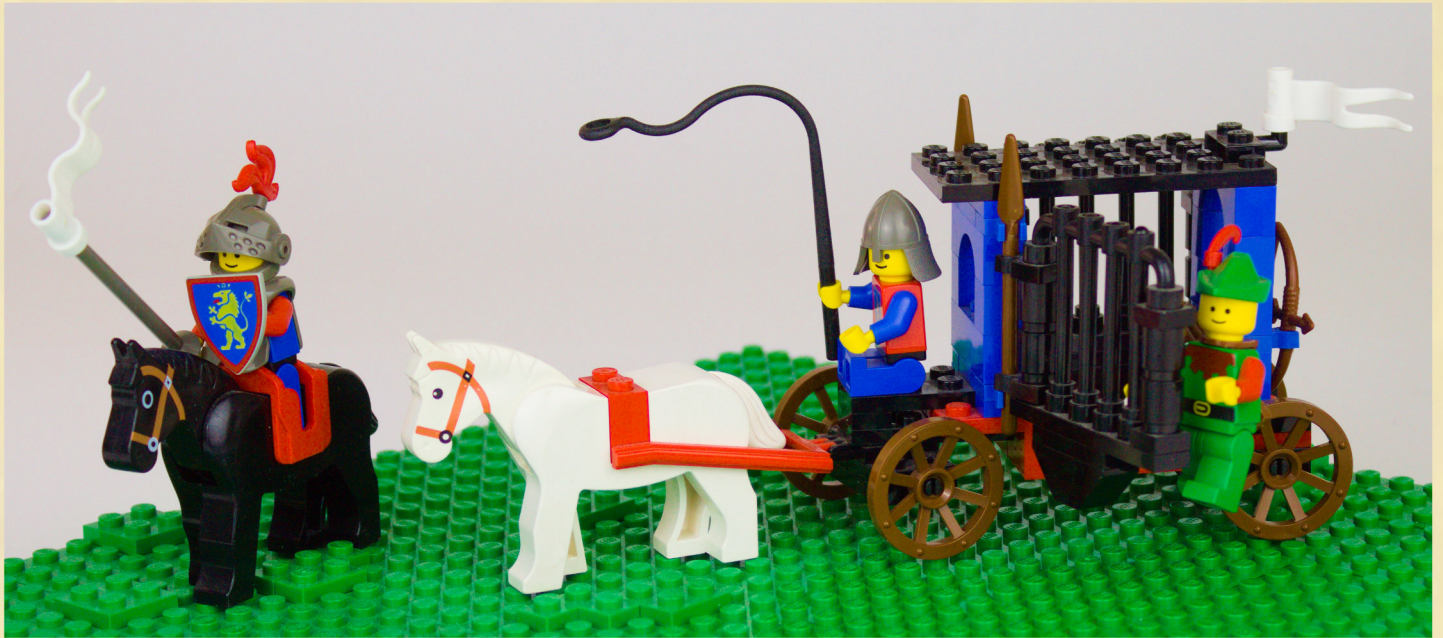

6042 Dungeon Hunters

1990 † 109 pieces

A carriage with a cell and a knight contains a cell for transporting a prisoner. Another knight on a black horse accompanies him . . . it looks like Robin Hood has been caught. This time, unlike 6055 Prisoner Convoy (1985), the coachman does have a real whip instead of a spear.