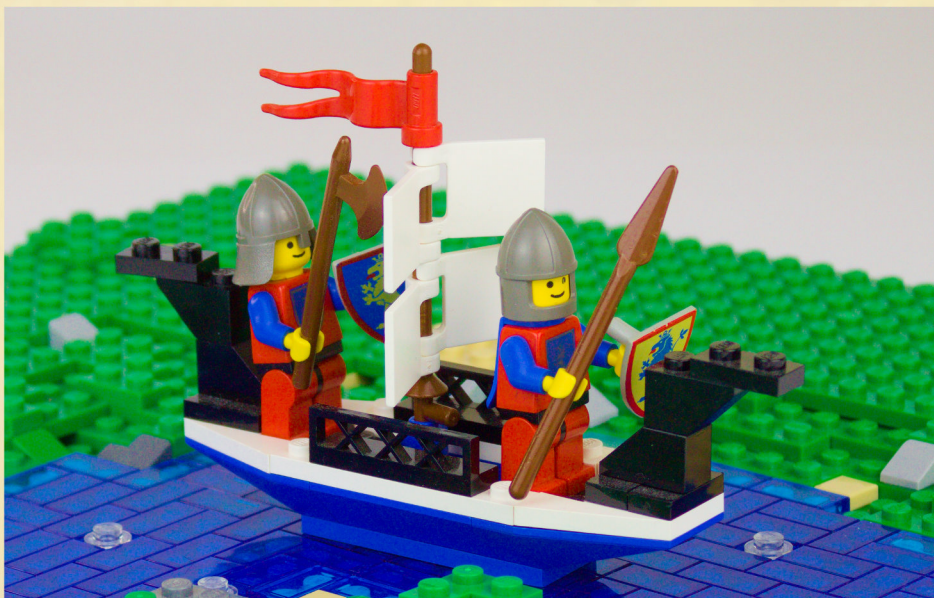

6017 King's Oarsmen

1987 † 45 pieces

A small blue, white, and black sailboat is manned by two Crusader knights. The sails were built with white hinged banners, attached to a mast made of a spear. . . let's hope that the sailboat does not belong to the Vikings, as it is bad enough to have the Black Knights as "enemies".