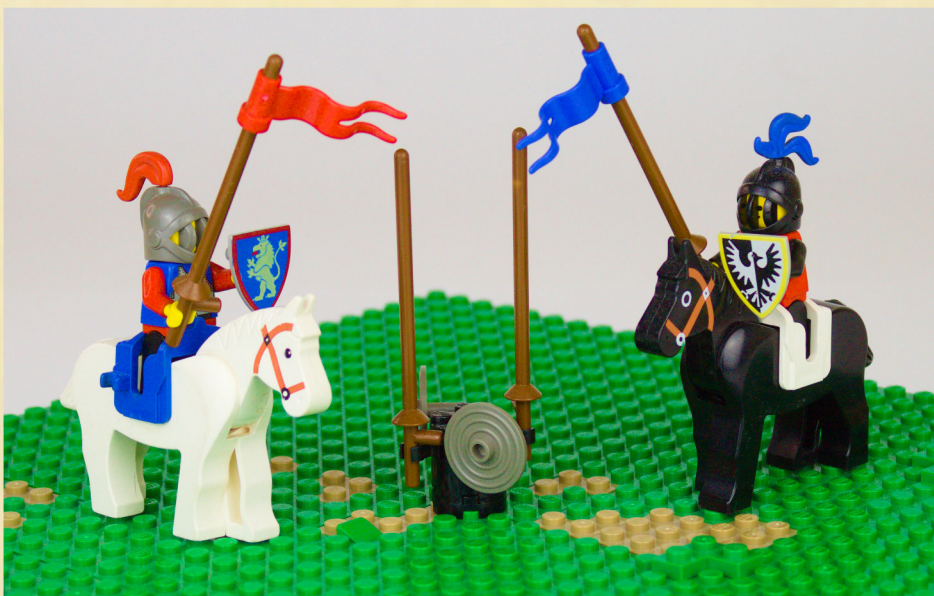

## 6022 Horse Cart

1984 † 42 pieces

A brand new kind of cart in the Castle cart-a-palooza, the horse cart is pulled by a black horse (hence its name, no doubt), filled with weapons, and accompanied by two Crusader Knights. Also in the cart is a blue saddle in case one of the knights wants to ride the horse.